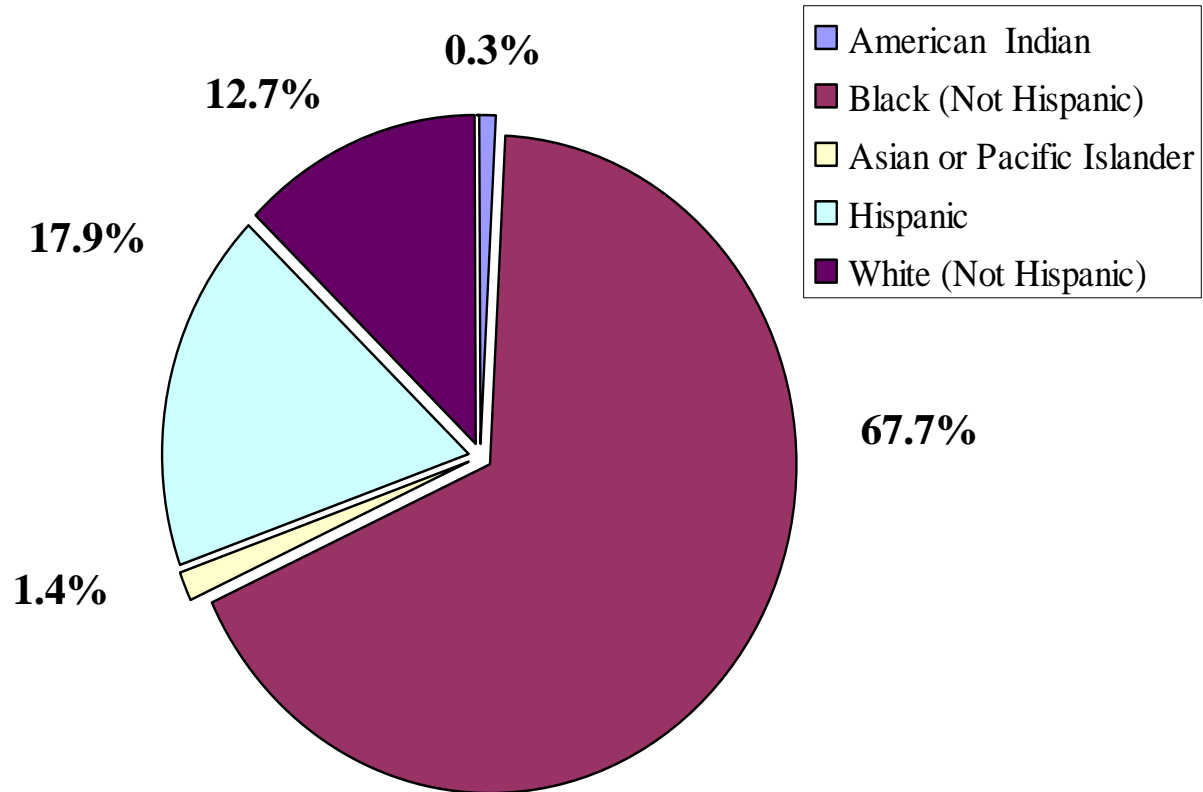

NYS Charter School Enrollment by Race/Ethnicity *

Data Source: New York State Education Department. Prepared by SUNY Charter Schools Institute. August 2007.

* Note: This data represents the 2005-06 school year; data for 2006-07 not yet available.