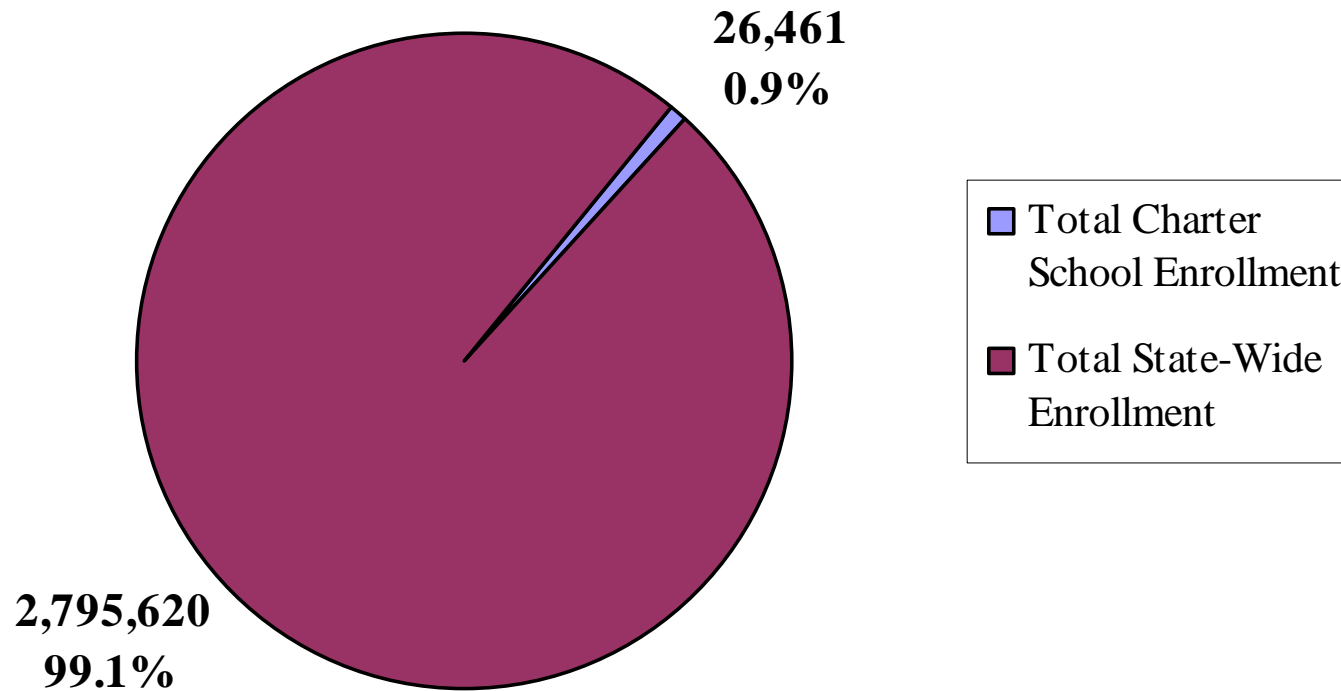

NYS Charter School Enrollment as a Percent of Total New York K-12 Enrollment (2006-07)

Data Source: New York State Education Department. Prepared by SUNY Charter Schools Institute. August 2007.