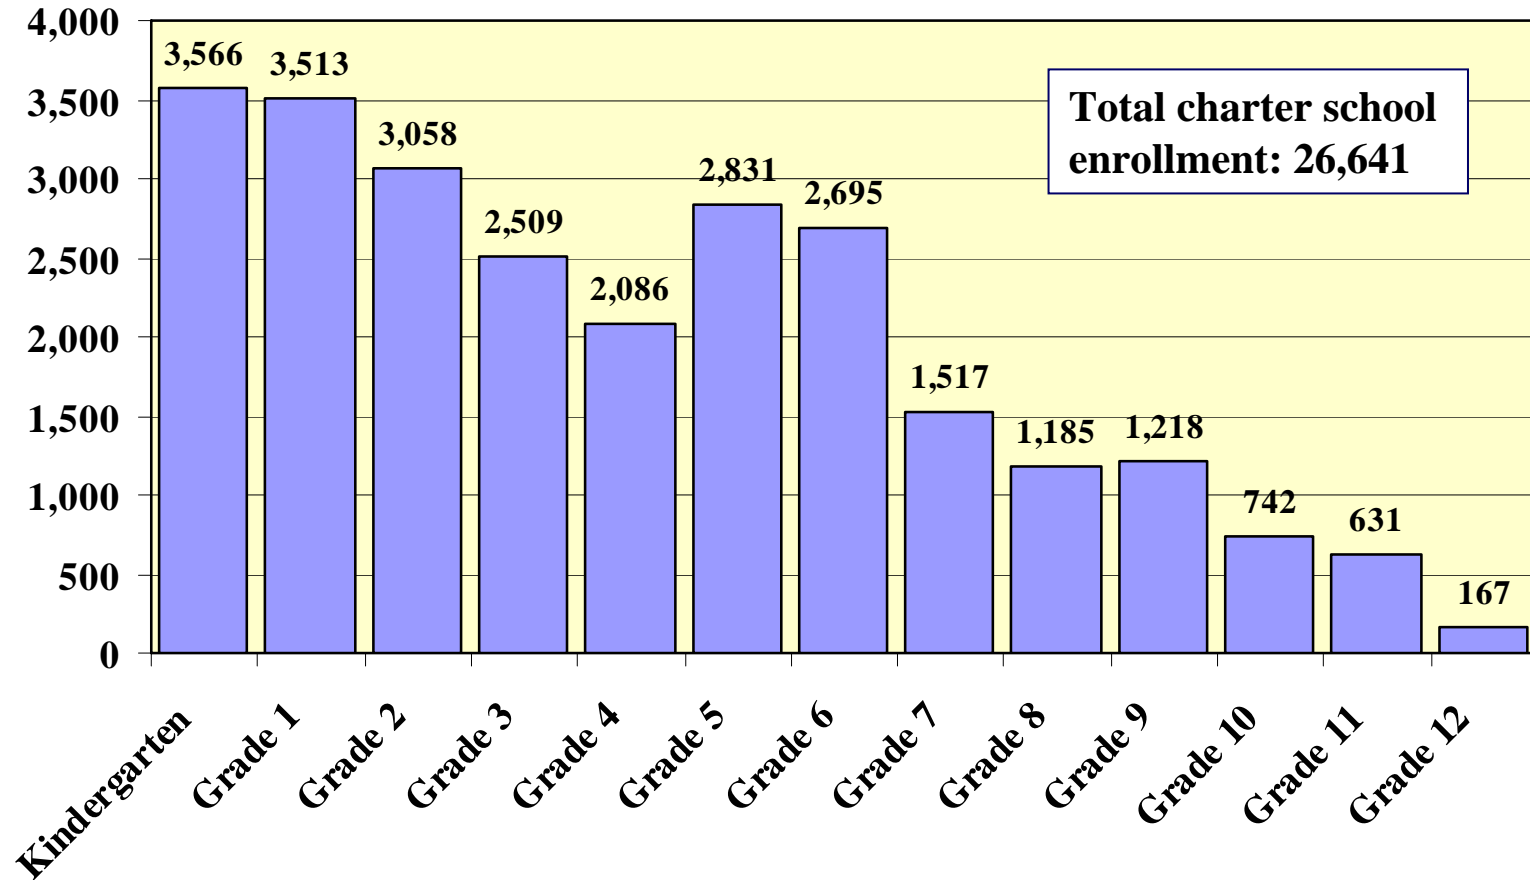

NYS Charter Schools at-a-Glance

*Charter School
Enrollment 2006-07*

**Prepared by the SUNY Charter Schools Institute
Data as Reported by the NYS Education Department**

Charter Schools Institute
The State University of New York

New York State Charter School Enrollment by Grade 2006-07

Data Source: New York State Education Department. Prepared by SUNY Charter Schools Institute. August 2007.

Note: Above graph does not depict: 1) Two (2) students in half-day Kindergarten at Achievement First East New York; 2) Sixteen (16) students reported as ungraded at the NY Charter School for Autism, or per grade totals (unavailable from SED) for Explore Charter School, Harlem Success Charter School, and Ross Global Academy Charter School. These students are included in the total charter school enrollment of 26,641