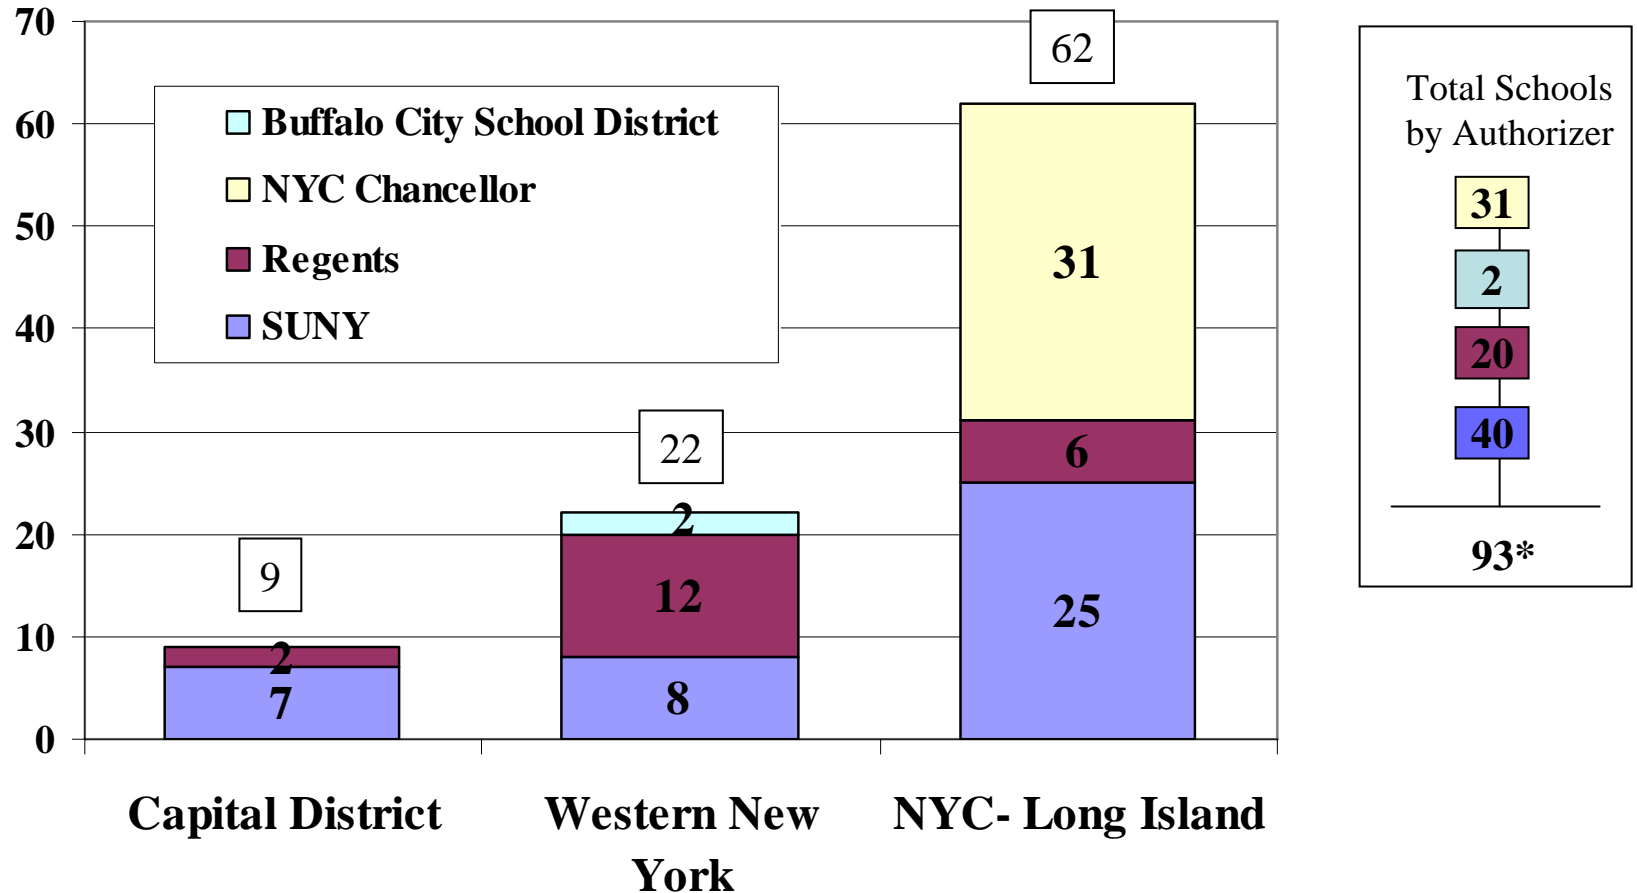

Number of NYS Charter Schools by Region, by Authorizer 2006-07

Data Source: New York State Education Department. Prepared by SUNY Charter Schools Institute. August 2007.

* Five (5) additional SUNY authorized charter schools, chartered under the original cap of 100, will open as follows: Henry Johnson Charter School (Albany); Kings Collegiate C.S. (NYC); Carl C. Icahn Bronx North C.S. (NYC) in 2007-08; Green Tech Charter High School (Albany) in 2008-09; and Family Academy Charter School (NYC), open date TBD.