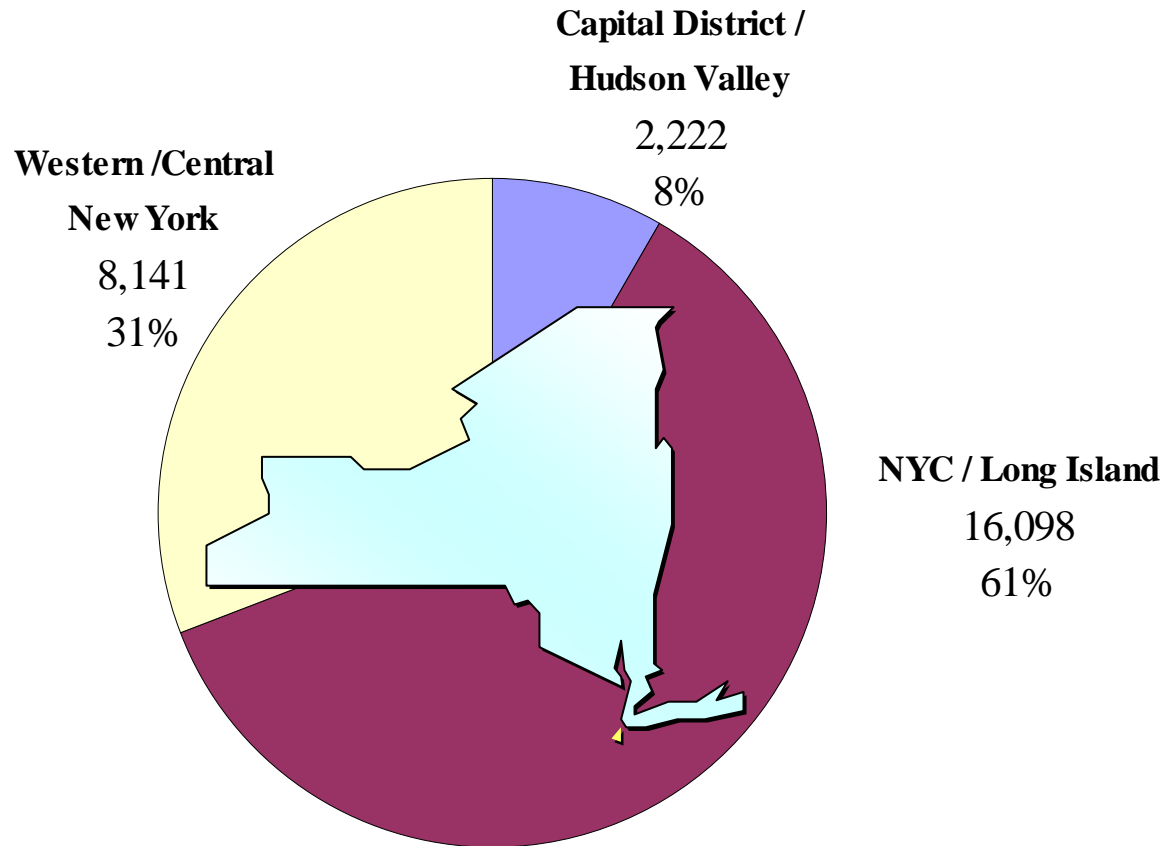

NYS Charter School Enrollment by Region (2006-07)