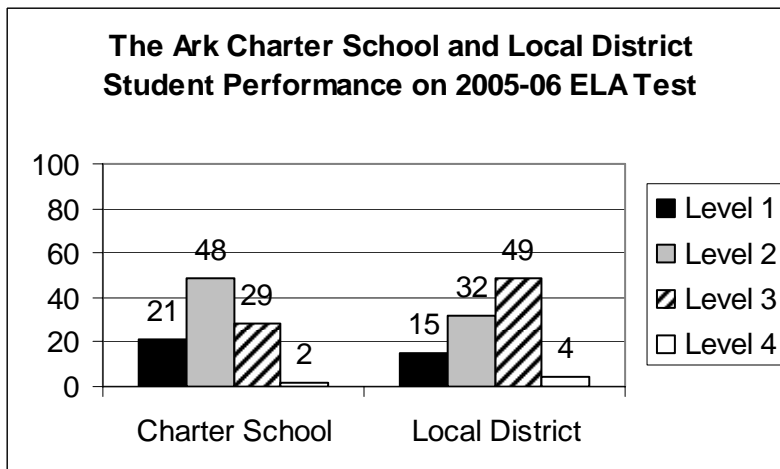

**2006 State ELA Test Results
ARK COMMUNITY CHARTER SCHOOL (THE)**

Arc Community:	Troy City School District:
Enrollment: 126	Enrollment: 4,378
American Indian, Alaskan, Asian, or Pacific Islander: 0%	American Indian, Alaskan, Asian, or Pacific Islander: 1.7%
Black (Not Hispanic): 58.7%	Black (Not Hispanic): 29.2%
Hispanic: 36.5%	Hispanic: 9.0%
White (Not Hispanic): 4.8%	White (Not Hispanic): 60.2%
Eligible for Free Lunch Program: 92.1%	Eligible for Free Lunch Program: 47.4%

Enrollment Data Source: NYS Education Department, School and District Report Cards, 2004-05

Grades Served:

<u>1999-2000</u>	<u>2000-2001</u>	<u>2001-2002</u>	<u>2002-2003</u>	<u>2003-2004</u>	<u>2004-2005</u>	<u>2005-2006</u>
X	X	K-5	K-5	K-5	K-5	K-5

Note: The sum of levels 3 and 4 from the second chart may not equal the total in the first because of rounding.