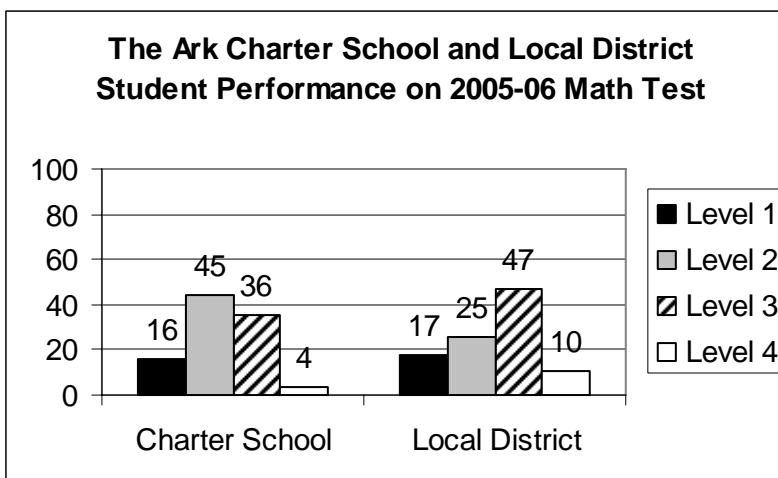

**2006 State MATHEMATICS Test Results
ARK COMMUNITY CHARTER SCHOOL (THE)**

Arc Community:

Enrollment: 126
American Indian, Alaskan, Asian, or Pacific Islander: 0%
Black (Not Hispanic): 58.7%
Hispanic: 36.5%
White (Not Hispanic): 4.8%
Eligible for Free Lunch Program: 92.1%

Troy City School District:

Enrollment: 4,378
American Indian, Alaskan, Asian, or Pacific Islander: 1.7%
Black (Not Hispanic): 29.2%
Hispanic: 9.0%
White (Not Hispanic): 60.2%
Eligible for Free Lunch Program: 47.4%

Enrollment Data Source: NYS Education Department, 2004-05 School and District Report Cards

Grades Served:

1999-2000	2000-2001	2001-2002	2002-2003	2003-2004	2004-2005	2005-2006
X	X	K-5	K-5	K-5	K-5	K-5

Note: The sum of levels 3 and 4 from the second chart may not equal the total in the first because of rounding.