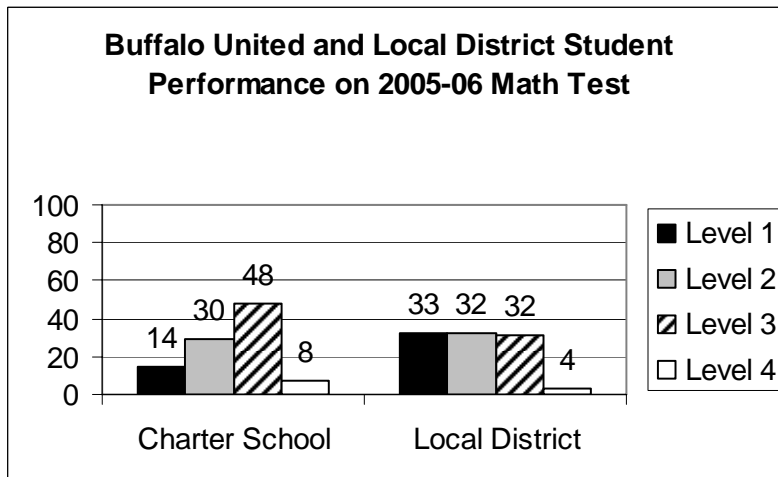

**2006 State MATHEMATICS Test Results
BUFFALO UNITED CHARTER SCHOOL**

Buffalo United:

Enrollment: 395
American Indian, Alaskan, Asian, or Pacific Islander: 0.0%
Black (Not Hispanic): 95.2%
Hispanic: 2.0%
White (Not Hispanic): 2.8%
Eligible for Free Lunch Program: 78.0%

Buffalo City District:

Enrollment: 36,806
American Indian, Alaskan, Asian, or Pacific Islander: 2.8%
Black (Not Hispanic): 57.6%
Hispanic: 13.6%
White (Not Hispanic): 26.0%
Eligible for Free Lunch Program: 67.1%

Enrollment Data Source: NYS Education Department, 2004-05 School and District Report Cards

Grades Served:

<u>1999-2000</u>	<u>2000-2001</u>	<u>2001-2002</u>	<u>2002-2003</u>	<u>2003-2004</u>	<u>2004-2005</u>	<u>2005-2006</u>
X	X	X	X	K-4	K-5	K-6

Note: The sum of levels 3 and 4 from the second chart may not equal the total in the first because of rounding.