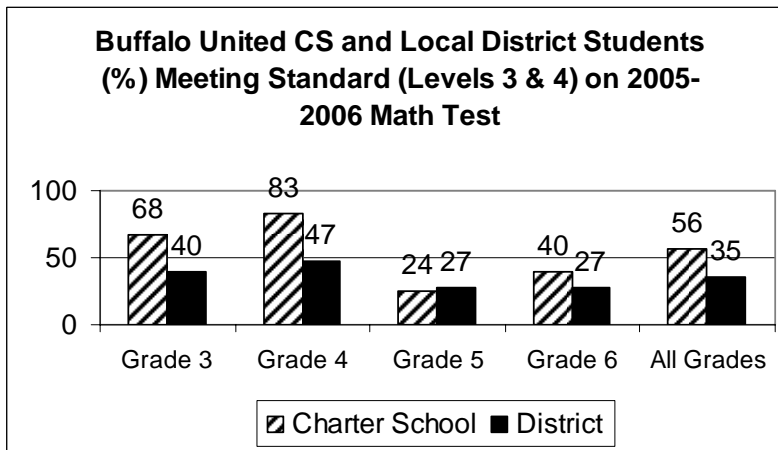

**2006 State MATHEMATICS Test Results
BUFFALO UNITED CHARTER SCHOOL**

Buffalo United:

Enrollment: 395
American Indian, Alaskan, Asian, or Pacific Islander: 0.0%
Black (Not Hispanic): 95.2%
Hispanic: 2.0%
White (Not Hispanic): 2.8%
Eligible for Free Lunch Program: 78.0%

Buffalo City District:

Enrollment: 36,806
American Indian, Alaskan, Asian, or Pacific Islander: 2.8%
Black (Not Hispanic): 57.6%
Hispanic: 13.6%
White (Not Hispanic): 26.0%
Eligible for Free Lunch Program: 67.1%

Enrollment Data Source: NYS Education Department, 2004-05 School and District Report Cards

Grades Served:

<u>1999-2000</u>	<u>2000-2001</u>	<u>2001-2002</u>	<u>2002-2003</u>	<u>2003-2004</u>	<u>2004-2005</u>	<u>2005-2006</u>
X	X	X	X	K-4	K-5	K-6

Note: The sum of levels 3 and 4 from the second chart may not equal the total in the first because of rounding.