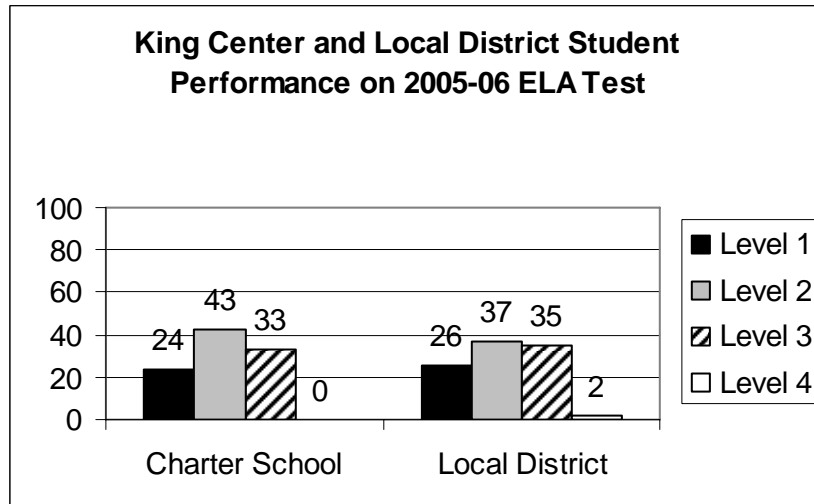

**2006 State ELA Test Results
KING CENTER CHARTER SCHOOL**

King Center:	Buffalo School District:
Enrollment: 105	Enrollment: 36,806
American Indian, Alaskan, Asian, or Pacific Islander: 1.0%	American Indian, Alaskan, Asian, or Pacific Islander: 2.8%
Black (Not Hispanic): 98.1%	Black (Not Hispanic): 57.6%
Hispanic: 0%	Hispanic: 13.6%
White (Not Hispanic): 1.0%	White (Not Hispanic): 26.0%
Eligible for Free Lunch Program: 68.6%	Eligible for Free Lunch Program: 67.1%

Note: The sum of levels 3 and 4 from the second chart may not equal the total in the first because of rounding.