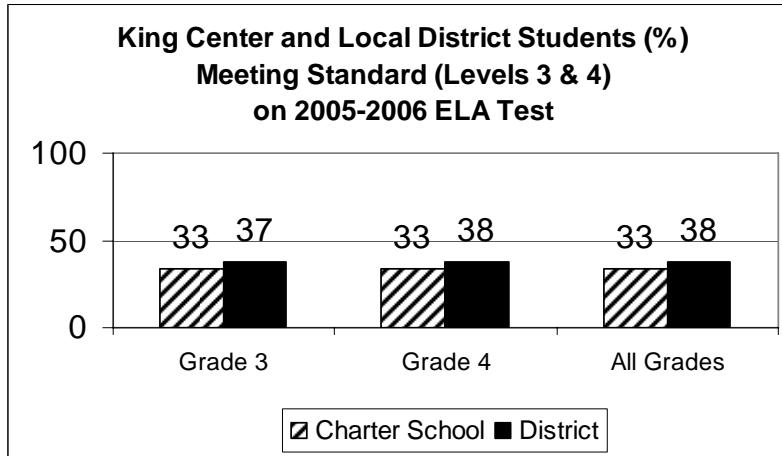

**2006 State ELA Test Results
KING CENTER CHARTER SCHOOL**

King Center:	Buffalo School District:
Enrollment: 105	Enrollment: 36,806
American Indian, Alaskan, Asian, or Pacific Islander: 1.0%	American Indian, Alaskan, Asian, or Pacific Islander: 2.8%
Black (Not Hispanic): 98.1%	Black (Not Hispanic): 57.6%
Hispanic: 0%	Hispanic: 13.6%
White (Not Hispanic): 1.0%	White (Not Hispanic): 26.0%
Eligible for Free Lunch Program: 68.6%	Eligible for Free Lunch Program: 67.1%

Note: The sum of levels 3 and 4 from the second chart may not equal the total in the first because of rounding.