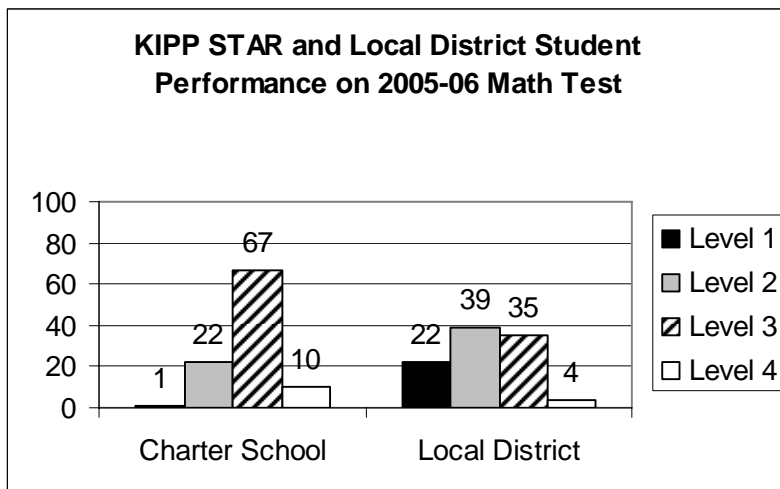

2006 State MATHEMATICS Test Results
KIPP S.T.A.R. COLLEGE PREPARATORY CHARTER SCHOOL

KIPP S.T.A.R.:	Community School District 5:
Enrollment: 168	Enrollment: 14,099
American Indian, Alaskan, Asian, or Pacific Islander: 0.6%	American Indian, Alaskan, Asian, or Pacific Islander: 0.8%
Black (Not Hispanic): 66.7%	Black (Not Hispanic): 64.9%
Hispanic: 32.7%	Hispanic: 33.2%
White (Not Hispanic): 0.0%	White (Not Hispanic): 1.2%
Eligible for Free Lunch Program: 60.0%	Eligible for Free Lunch Program: 80.3%

Enrollment data source: NYS Education Department, School and District Report Cards, 2004-05

Grades Served:

<u>1999-2000</u>	<u>2000-2001</u>	<u>2001-2002</u>	<u>2002-2003</u>	<u>2003-2004</u>	<u>2004-2005</u>	<u>2005-2006</u>
X	X	X	X	5	5-6	5-7

Note: The sum of levels 3 and 4 from the second chart may not equal the total in the first because of rounding.