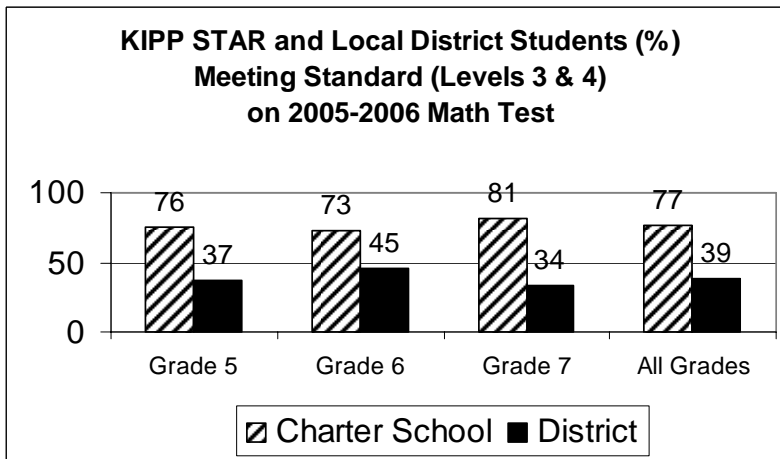

2006 State MATHEMATICS Test Results
KIPP S.T.A.R. COLLEGE PREPARATORY CHARTER SCHOOL

KIPP S.T.A.R.:	Community School District 5:
Enrollment: 168	Enrollment: 14,099
American Indian, Alaskan, Asian, or Pacific Islander: 0.6%	American Indian, Alaskan, Asian, or Pacific Islander: 0.8%
Black (Not Hispanic): 66.7%	Black (Not Hispanic): 64.9%
Hispanic: 32.7%	Hispanic: 33.2%
White (Not Hispanic): 0.0%	White (Not Hispanic): 1.2%
Eligible for Free Lunch Program: 60.0%	Eligible for Free Lunch Program: 80.3%

Note: The sum of levels 3 and 4 from the second chart may not equal the total in the first because of rounding.