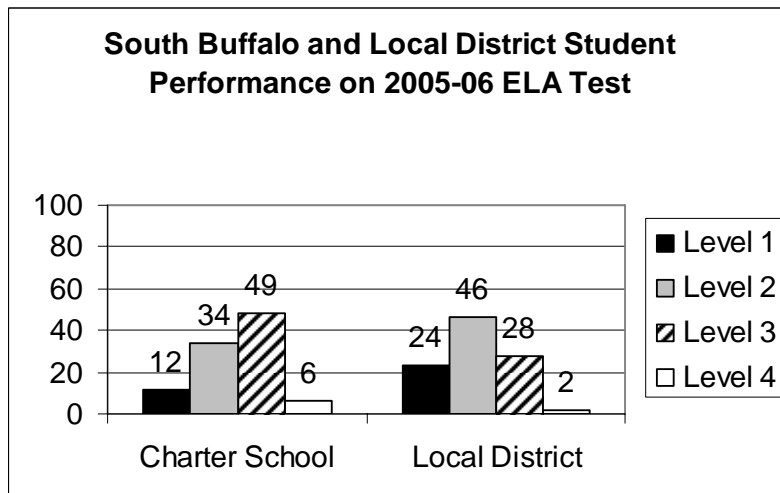

**2006 State ELA Test Results**  
**SOUTH BUFFALO CHARTER SCHOOL**

<b>South Buffalo:</b>	<b>Buffalo City School District:</b>
Enrollment: 551	Enrollment: 36,806
American Indian, Alaskan, Asian, or Pacific Islander: 3.6%	American Indian, Alaskan, Asian, or Pacific Islander: 2.8%
Black (Not Hispanic): 13.8%	Black (Not Hispanic): 57.6%
Hispanic: 5.6%	Hispanic: 13.6%
White (Not Hispanic): 77.0%	White (Not Hispanic): 26.0%
Eligible for Free Lunch Program: 46.8%	Eligible for Free Lunch Program: 67.1%

Note: The sum of levels 3 and 4 from the second chart may not equal the total in the first because of rounding.