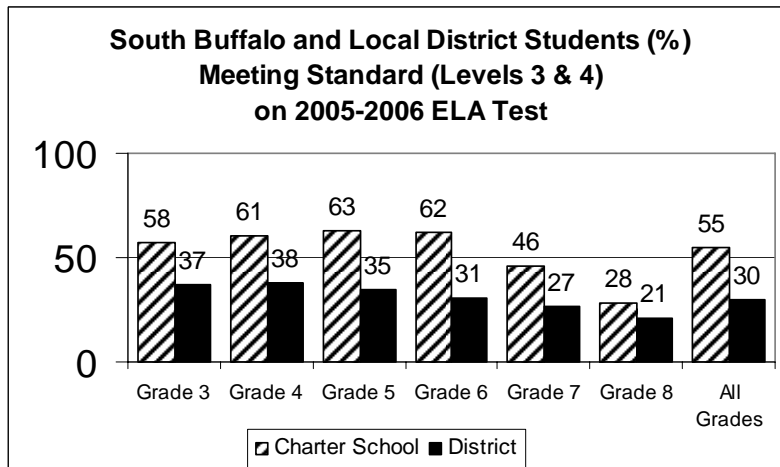

**2006 State ELA Test Results**  
**SOUTH BUFFALO CHARTER SCHOOL**

<b>South Buffalo:</b>	<b>Buffalo City School District:</b>
Enrollment: 551	Enrollment: 36,806
American Indian, Alaskan, Asian, or Pacific Islander: 3.6%	American Indian, Alaskan, Asian, or Pacific Islander: 2.8%
Black (Not Hispanic): 13.8%	Black (Not Hispanic): 57.6%
Hispanic: 5.6%	Hispanic: 13.6%
White (Not Hispanic): 77.0%	White (Not Hispanic): 26.0%
Eligible for Free Lunch Program: 46.8%	Eligible for Free Lunch Program: 67.1%

Note: The sum of levels 3 and 4 from the second chart may not equal the total in the first because of rounding.